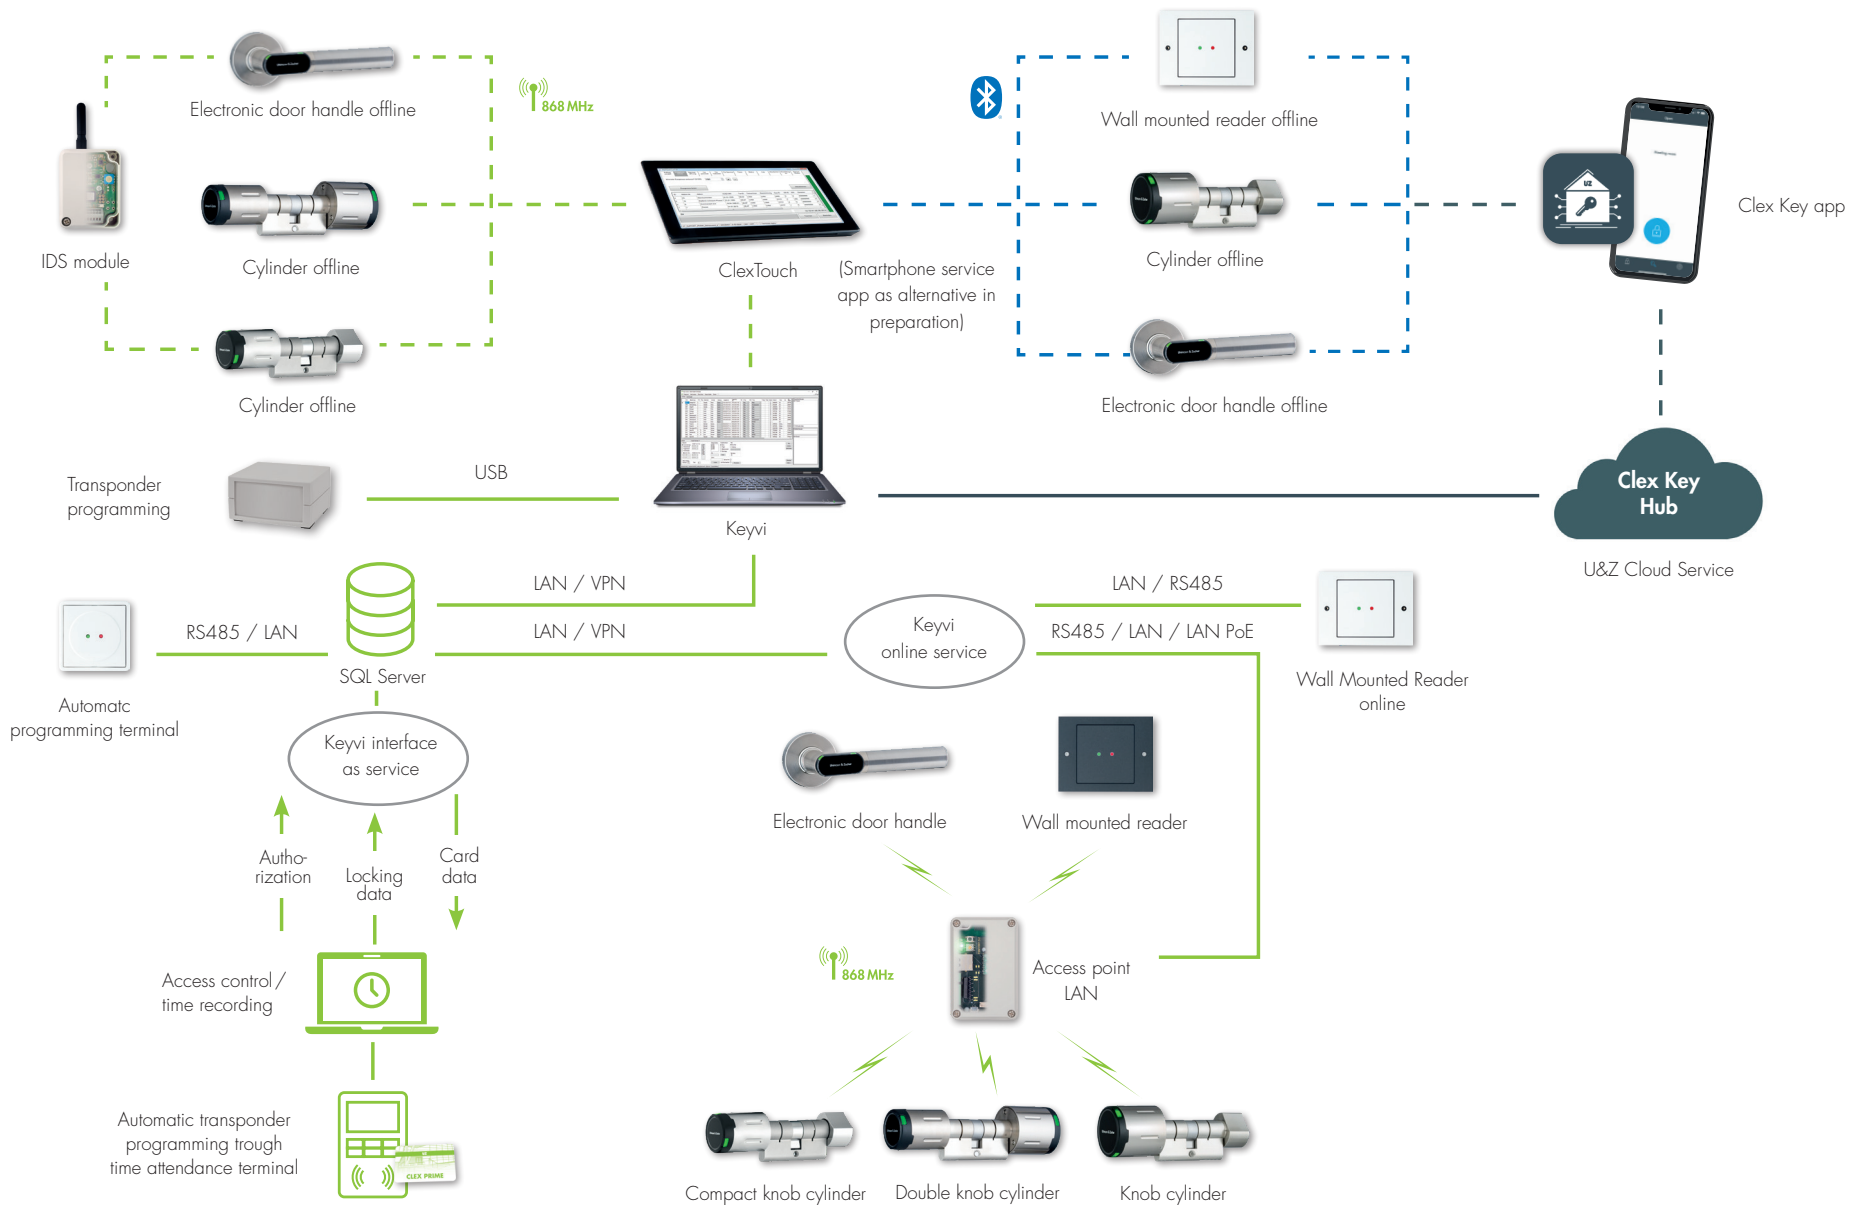

# System overview

# CLEX PRIME

U&Z

868 MHz Radio Connection

Bluetooth® Low Energy

Cable connection (LAN, RS485, USB etc.)

Offline (wireless)

Online (wireless)