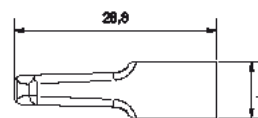

Batteriewechselwerkzeug für
Kompaktknaufmodul
Battery Exchange Tool for
Compact Knob Module