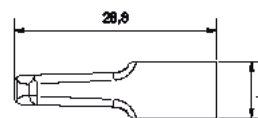

Batteriewechselwerkzeug für Kompaktknäufmodul
Battery Exchange Tool for Compact Knob Module