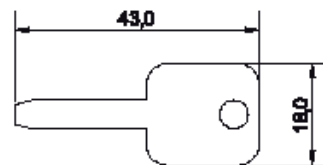

Batteriewechselwerkzeug für Schrankschloss
Battery Exchange Tool for Cabinet Lock

Bestellübersicht | Order Overview

Ausführung	Bestell-Nr. | Order No.	Version
Clex Batteriewechselwerkzeug	6772 0000 .00.	Clex Battery Exchange Tool
Clex Batteriewechselwerkzeug für Knäufmodule und Zylinder CX612x (IP65 und IP66), CX618x und CX212x (IP65 und IP66), CX218x sowie CX812x (IP65 und IP66) und CX818x	.... .. 0..1	Clex Battery Exchange Tool for Knob Modules and Cylinders CX612x (IP65 und IP66), CX618x and CX212x (IP65 und IP66), CX218x as well as CX812x (IP65 und IP66) and CX818x
Clex Batteriewechselwerkzeug für Kompaktknäufmodule und Zylinder CX616x, CX216x und CX816x	.... .. 0..2	Clex Battery Exchange Tool for Compact Knob Modules and Cylinders CX616x, CX216x and CX816x
Clex Batteriewechselwerkzeug für Schrankschloss CX6192, CX2192 und CX8192	.... .. 3..0	Clex Battery Exchange Tool for Cabinet Lock CX6192, CX2192 and CX8192