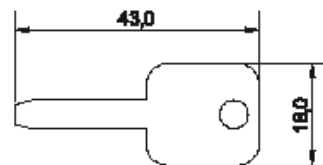

Batteriewechselwerkzeug
für Schrankschloss
Battery Exchange Tool
for Cabinet Lock

Bestellübersicht | Order Overview

Ausführung	Bestell-Nr. | Order No.	Version
Clex Batteriewechselwerkzeug	6772 0000 .00.	Clex Battery Exchange Tool
Clex Batteriewechselwerkzeug für Knaufmodule und Zylinder CX612x, CX618x und CX212x |, CX218x sowie CX812x und CX818x	.... .00.1	Clex Battery Exchange Tool for Knob Modules and Cylinders CX612x, CX618x and CX212x, CX218x as well as CX812x and CX818x
Clex Batteriewechselwerkzeug für Kompaktknaufmodule und Zylinder CX616x, CX216x und CX816x	.... .00.2	Clex Battery Exchange Tool for Compact Knob Modules and Cylinders CX616x, CX216x and CX816x
Clex Batteriewechselwerkzeug für Schrankschloss CX6192, CX2192 und CX8192	.... .30.0	Clex Battery Exchange Tool for Cabinet Lock CX6192, CX2192 and CX8192