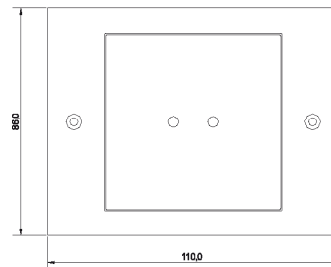

Gira TX-44

Bestellübersicht | Order Overview

Ausführung	Bestell-Nr. | Order No.	Version
Gehäuse für Wandleser	6830 0..0 0.00	Cover for Wall mounted reader
Gehäuse Gira S-Color Farbe „Reinweiß“	.... .01.	Cover Gira S-Color colour "pure white"
Gehäuse Gira S-Color Farbe „Grau“	.... .02.	Cover Gira S-Color colour "grey"
Gehäuse Gira S-Color Farbe „Schwarz“	.... .04.	Cover Gira S-Color colour "black"
Gehäuse Gira S-Color Farbe „Rot“	.... .05.	Cover Gira S-Color colour "red"
Gehäuse Gira S-Color Farbe „Blau“	.... .06.	Cover Gira S-Color colour "blue"
Gehäuse Gira TX-44 Farbe „Reinweiß“	.... .10.	Cover Gira TX-44 colour "pure white"
Gehäuse Gira TX-44 Farbe „Alu“	.... .20.	Cover Gira TX-44 colour "alu"
Gehäuse Gira TX-44 Farbe „Anthrazit“	.... .30.	Cover Gira TX-44 colour "anthracite"
Aufputzversion (nur mit Gira S-Color)	.... .0.. .1..	Surface-mounted version (only with Gira S-Color)
Abstandsrahmen für Gehäuse Gira TX-44	6831 0000 0000	Spacer frame for housing Gira TX-44