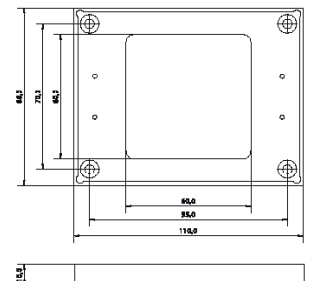

Abstandsrahmen
Spacer frame

Bestellübersicht | Order Overview

Ausführung	Bestell-Nr. | Order No.	Version
Gehäuse für Wandleser	6830 0..0 0.00	Cover for Wall mounted reader
Gehäuse Gira S-Color Farbe „Reinweiß“	.... .01.	Cover Gira S-Color colour "pure white"
Gehäuse Gira S-Color Farbe „Grau“	.... .02.	Cover Gira S-Color colour "grey"
Gehäuse Gira S-Color Farbe „Schwarz“	.... .04.	Cover Gira S-Color colour "black"
Gehäuse Gira S-Color Farbe „Rot“	.... .05.	Cover Gira S-Color colour "red"
Gehäuse Gira S-Color Farbe „Blau“	.... .06.	Cover Gira S-Color colour "blue"
Gehäuse Gira TX-44 Farbe „Reinweiß“	.... .10.	Cover Gira TX-44 colour "pure white"
Gehäuse Gira TX-44 Farbe „Alu“	.... .20.	Cover Gira TX-44 colour "alu"
Gehäuse Gira TX-44 Farbe „Anthrazit“	.... .30.	Cover Gira TX-44 colour "anthracite"
Aufputzversion (nur mit Gira S-Color)	.... .0.. .1..	Surface-mounted version (only with Gira S-Color)
Abstandsrahmen für Gehäuse Gira TX-44	6831 0000 0000	Spacer frame for housing Gira TX-44