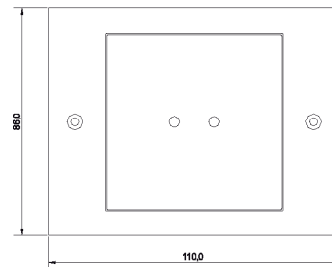

Gira TX-44

Bestellübersicht | Order Overview

Ausführung	Bestell-Nr. | Order No.	Version
Gehäuse für Wandleser	6830 0..0 0.00	Cover for Wall mounted reader
Gehäuse Gira S-Color Farbe „Reinweiß“	.... .01.	Cover Gira S-Color colour "pure white"
Gehäuse Gira S-Color Farbe „Grau“	.... .02.	Cover Gira S-Color colour "grey"
Gehäuse Gira S-Color Farbe „Schwarz“	.... .04.	Cover Gira S-Color colour "black"
Gehäuse Gira S-Color Farbe „Rot“	.... .05.	Cover Gira S-Color colour "red"
Gehäuse Gira S-Color Farbe „Blau“	.... .06.	Cover Gira S-Color colour "blue"
Gehäuse Gira TX-44 Farbe „Reinweiß“	.... .10.	Cover Gira TX-44 colour "pure white"
Gehäuse Gira TX-44 Farbe „Alu“	.... .20.	Cover Gira TX-44 colour "alu"
Gehäuse Gira TX-44 Farbe „Anthrazit“	.... .30.	Cover Gira TX-44 colour "anthracite"
Aufputzversion (nur mit Gira S-Color)	.... .0.. .1..	Surface-mounted version (only with Gira S-Color)
Abstandsrahmen für Gehäuse Gira TX-44	6831 0000 0000	Spacer frame for housing Gira TX-44