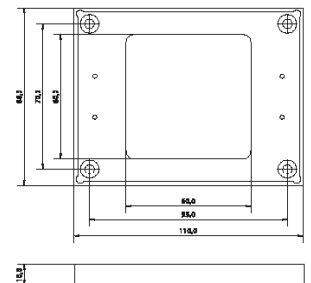

Abstandsrahmen
Spacer frame

Bestellübersicht | Order Overview

Ausführung	Bestell-Nr. | Order No.	Version
Gehäuse für Wandleser	6830 0..0 0.00	Cover for Wall mounted reader
Gehäuse Gira S-Color Farbe „Reinweiß“	.... .01.	Cover Gira S-Color colour "pure white"
Gehäuse Gira S-Color Farbe „Grau“	.... .02.	Cover Gira S-Color colour "grey"
Gehäuse Gira S-Color Farbe „Schwarz“	.... .04.	Cover Gira S-Color colour "black"
Gehäuse Gira S-Color Farbe „Rot“	.... .05.	Cover Gira S-Color colour "red"
Gehäuse Gira S-Color Farbe „Blau“	.... .06.	Cover Gira S-Color colour "blue"
Gehäuse Gira TX-44 Farbe „Reinweiß“	.... .10.	Cover Gira TX-44 colour "pure white"
Gehäuse Gira TX-44 Farbe „Alu“	.... .20.	Cover Gira TX-44 colour "alu"
Gehäuse Gira TX-44 Farbe „Anthrazit“	.... .30.	Cover Gira TX-44 colour "anthracite"
Aufputzversion (nur mit Gira S-Color)	.... .0.. .1..	Surface-mounted version (only with Gira S-Color)
Abstandsrahmen für Gehäuse Gira TX-44	6831 0000 0000	Spacer frame for housing Gira TX-44