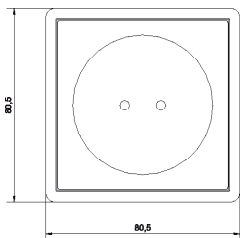

Gira S-Color

Bestellübersicht | Order Overview

Ausführung	Bestell-Nr. | Order No.	Version
Gehäuse für Wandleser	6830 0..0 0.00	Cover for Wall mounted reader
Gehäuse Gira S-Color Farbe „Reinweiß“	.... .01.	Cover Gira S-Color colour "pure white"
Gehäuse Gira S-Color Farbe „Grau“	.... .02.	Cover Gira S-Color colour "grey"
Gehäuse Gira S-Color Farbe „Schwarz“	.... .04.	Cover Gira S-Color colour "black"
Gehäuse Gira S-Color Farbe „Rot“	.... .05.	Cover Gira S-Color colour "red"
Gehäuse Gira S-Color Farbe „Blau“	.... .06.	Cover Gira S-Color colour "blue"
Gehäuse Gira TX-44 Farbe „Reinweiß“	.... .10.	Cover Gira TX-44 colour "pure white"
Gehäuse Gira TX-44 Farbe „Alu“	.... .20.	Cover Gira TX-44 colour "alu"
Gehäuse Gira TX-44 Farbe „Anthrazit“	.... .30.	Cover Gira TX-44 colour "anthracite"
Aufputzversion (nur mit Gira S-Color)	.... .0.. .1..	Surface-mounted version (only with Gira S-Color)
Abstandsrahmen für Gehäuse Gira TX-44	6831 0000 0000	Spacer frame for housing Gira TX-44