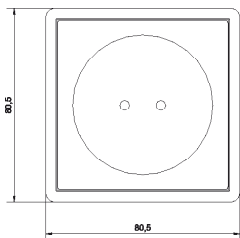

Gira S-Color

Bestellübersicht | Order Overview

Ausführung	Bestell-Nr. | Order No.	Version
Gehäuse für Wandleser	6830 0..0 0.00	Cover for Wall mounted reader
Gehäuse Gira S-Color Farbe „Reinweiß“	.... .01.	Cover Gira S-Color colour "pure white"
Gehäuse Gira S-Color Farbe „Grau“	.... .02.	Cover Gira S-Color colour "grey"
Gehäuse Gira S-Color Farbe „Schwarz“	.... .04.	Cover Gira S-Color colour "black"
Gehäuse Gira S-Color Farbe „Rot“	.... .05.	Cover Gira S-Color colour "red"
Gehäuse Gira S-Color Farbe „Blau“	.... .06.	Cover Gira S-Color colour "blue"
Gehäuse Gira TX-44 Farbe „Reinweiß“	.... .10.	Cover Gira TX-44 colour "pure white"
Gehäuse Gira TX-44 Farbe „Alu“	.... .20.	Cover Gira TX-44 colour "alu"
Gehäuse Gira TX-44 Farbe „Anthrazit“	.... .30.	Cover Gira TX-44 colour "anthracite"
Aufputzversion (nur mit Gira S-Color)	.... .0.. .1..	Surface-mounted version (only with Gira S-Color)
Abstandsrahmen für Gehäuse Gira TX-44	6831 0000 0000	Spacer frame for housing Gira TX-44