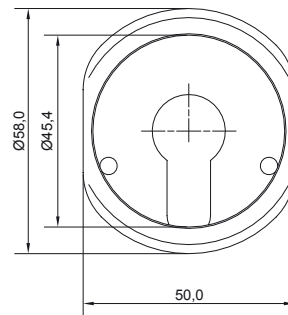

Version für Knaufmodul/
Version for Knob Module
CX6120/CX2120/CX8120 IP66

Bestellübersicht | Order Overview

Ausführung	Bestell-Nr. | Order No.	Version
Clex Sicherheitsrosette	6384 0000 000.	Clex Security Rosette
Version für Knaufmodul CX6120, CX2120, CX8120	 0	Version for Knob Module CX6120, CX2120, CX8120
Version für Knaufmodul CX6120 IP66, CX2120 IP66, CX8120 IP66	 1	Version for Knob Module CX6120 IP66, CX2120 IP66, CX8120 IP66

In Verbindung mit der Sicherheitsrosette muss der Zylinder 10 mm länger bestellt werden.

Combined with the security rosette, the cylinder ordered should be 10 mm longer.