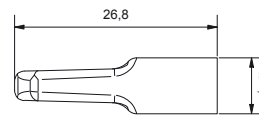

Batteriewechselwerkzeug für
Kompaktknäufmodul
Battery Exchange Tool for
Compact Knob Module