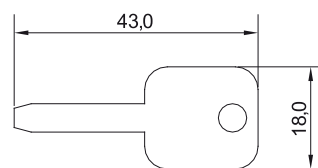

Batteriewechselwerkzeug
für Schrankschloss
Battery Exchange Tool
for Cabinet Lock

Bestellübersicht | Order Overview

Ausführung	Bestell-Nr. | Order No.	Version
Clex Batteriewechselwerkzeug	6772 0000 .00.	Clex Battery Exchange Tool
Clex Batteriewechselwerkzeug für Knäufmodule und Zylinder CX612x (IP65 und IP66), CX618x und CX212x (IP65 und IP66), CX218x sowie CX812x (IP65 und IP66) und CX818x	.... .. 0..1	Clex Battery Exchange Tool for Knob Modules and Cylinders CX612x (IP65 und IP66), CX618x and CX212x (IP65 und IP66), CX218x as well as CX812x (IP65 und IP66) and CX818x
Clex Batteriewechselwerkzeug für Kompaktknäufmodule und Zylinder CX616x, CX216x und CX816x	.... .. 0..2	Clex Battery Exchange Tool for Compact Knob Modules and Cylinders CX616x, CX216x and CX816x
Clex Batteriewechselwerkzeug für Schrankschloss CX6192, CX2192 und CX8192	.... .. 3..0	Clex Battery Exchange Tool for Cabinet Lock CX6192, CX2192 and CX8192