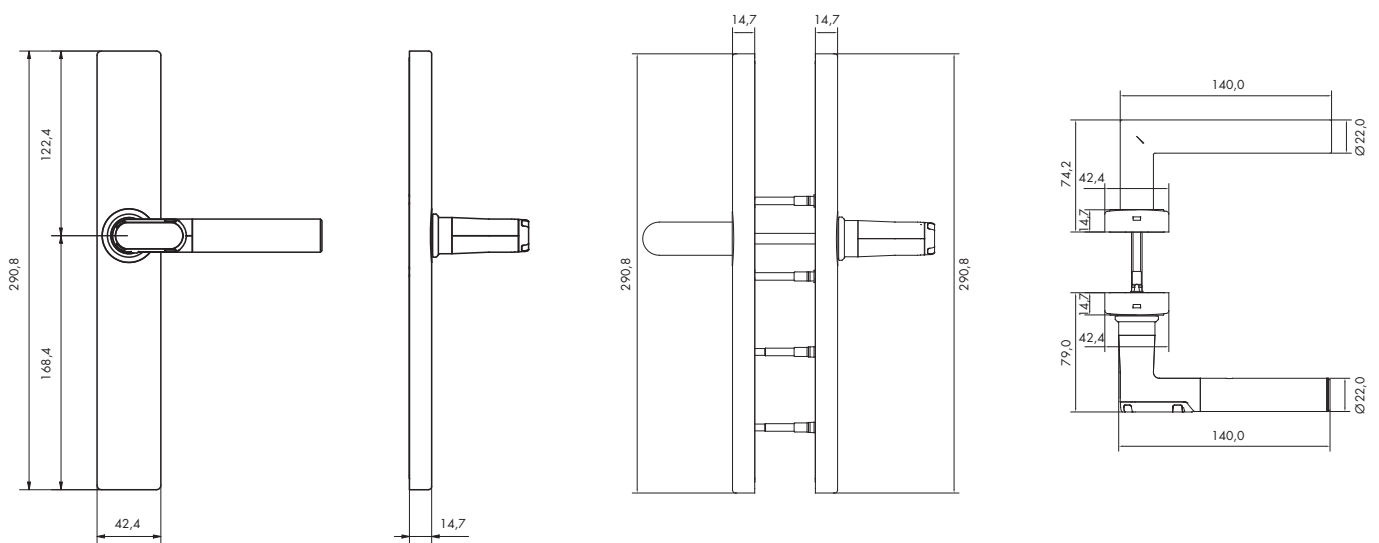

Dimensions of narrow door fitting