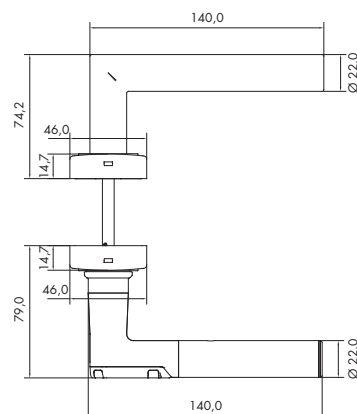

Dimensions of door fitting with short plate