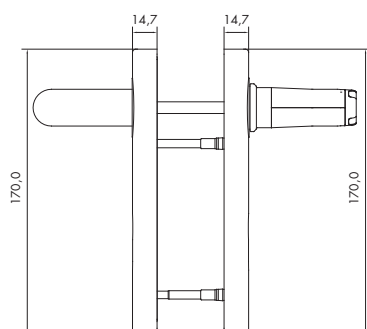

Electronic side

Mechanical side

Dimensions of wide door fitting

Uhlmann & Zacher

Door Fitting narrow

The electronic door fitting is available in a narrow version. Blind versions as well as with perforation for profile cylinder or for Swiss round cylinder are available to choose from. The narrow version of the electronic door fitting is particularly suitable for tubular frame doors.

Electronic side

Mechanical side

Dimensions of narrow door fitting

Uhlmann & Zacher

Door Fitting short plate

The electronic door fitting is available in the short plate version. Blind versions as well as with perforation for profile cylinder or for Swiss round cylinder are available to choose from. The electronic door fitting with short plate is particularly suitable for use in fire and smoke resistant doors as the hole layout matches exactly the standard holes for this kind of doors.

Electronic side

Mechanical side

Dimensions of door fitting with short plate

Door Handle US & Scandinavia

The electronic door handle is the solution to make access to buildings more efficient and secure. The US version of the electronic door handle was specially developed to meet the requirements and standards of the American market. The electronic door handle in the version round rose Scandinavia is suitable for use in Scandinavian doors.