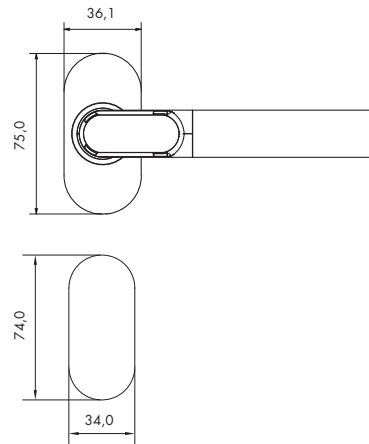

Oval Rose Profile Cylinder

Oval Rose Blind

Keyhole Door Fitting

Profile Cylinder

Blind

Electronics outside	Mechanical system inside					Electronic system inside			
									
	✓					✓			
		✓					✓		
		✓	✓					✓	
	✓			✓					✓
					✓				

Mechanical Door Handle

Mechanical Door Fitting

Round Rose

The electronic door handle is available in a version as round rose. In addition a key rose is available, blind as well as with perforation for profile cylinder or for Swiss round cylinder.

Electronic side

Mechanical side

The electronic door handle with round rose is also suitable for use in glass doors in combination with special glass door locks.

Oval Rose

The electronic door handle is available in a version as oval rose. In addition a key rose is available, blind as well as with perforation for profile cylinder or for Swiss round cylinder. The electronic door handle with oval rose is specially suited for use in tubular frame doors.

Electronic side

Mechanical side

Door Fitting wide

The electronic door fitting is available in a wide version. Blind versions as well as with perforation for profile cylinder or for Swiss round cylinder are available to choose from. The wide version of the electronic door fitting is particularly suitable for use in existing doors, if the holes in the door need to be concealed.