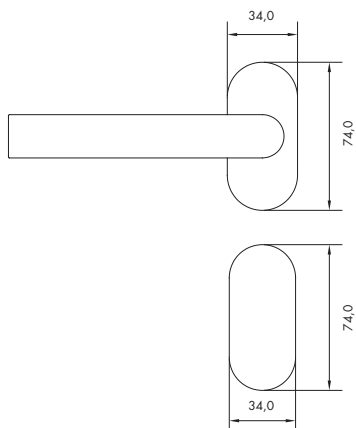

Mechanical side