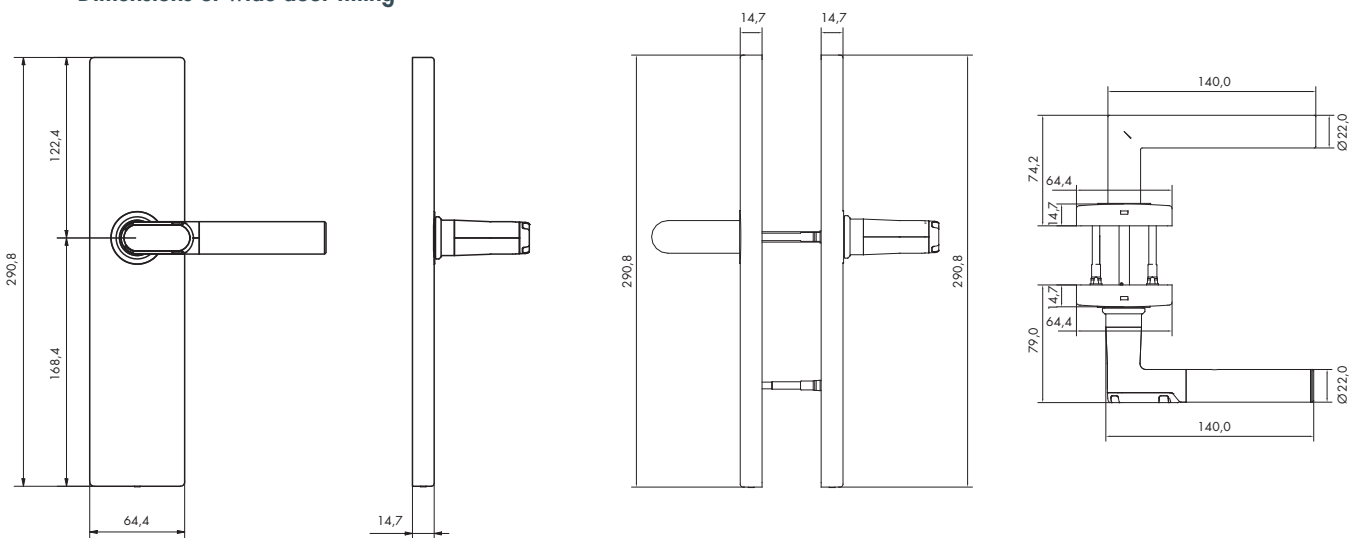

Electronic side

Mechanical side

Door Fitting wide

The electronic door fitting is available in a wide version. Blind versions as well as with perforation for profile cylinder or for Swiss round cylinder are available to choose from. The wide version of the electronic door fitting is particularly suitable for use in existing doors, if the holes in the door need to be concealed.

Electronic side

Mechanical side

Dimensions of wide door fitting

Uhlmann & Zacher

Door Fitting narrow

The electronic door fitting is available in a narrow version. Blind versions as well as with perforation for profile cylinder or for Swiss round cylinder are available to choose from. The narrow version of the electronic door fitting is particularly suitable for tubular frame doors.