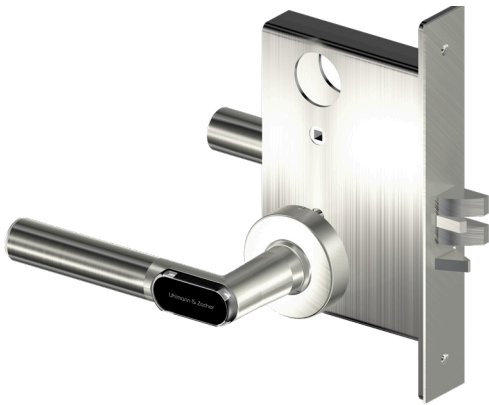

Electronic side

Mechanical side

The electronic door handle with round rose is also suitable for use in glass doors in combination with special glass door locks.

Oval Rose

The electronic door handle is available in a version as oval rose. In addition a key rose is available, blind as well as with perforation for profile cylinder or for Swiss round cylinder. The electronic door handle with oval rose is specially suited for use in tubular frame doors.

Electronic side

Mechanical side

Dimensions of narrow door fitting

Uhlmann & Zacher

Door Fitting short plate

The electronic door fitting is available in the short plate version. Blind versions as well as with perforation for profile cylinder or for Swiss round cylinder are available to choose from. The electronic door fitting with short plate is particularly suitable for use in fire and smoke resistant doors as the hole layout matches exactly the standard holes for this kind of doors.

Electronic side

Mechanical side

Dimensions of door fitting with short plate

Door Handle US & Scandinavia

The electronic door handle is the solution to make access to buildings more efficient and secure. The US version of the electronic door handle was specially developed to meet the requirements and standards of the American market. The electronic door handle in the version round rose Scandinavia is suitable for use in Scandinavian doors.

Mortise Lock with
Electronic Door Handle

Bored Latch Lock with
Electronic Door Handle

Electronic Door Handle
Version round rose Scandinavia

Mobile, flexible, secure: Access via Smartphone

With our new mobile extensions, users of electronic door handles/fittings with Bluetooth® Low Energy can now manage their electronic door handles/fittings as well as open and close them via Smartphone. The locking units and the smartphone do not have to be connected to the internet at the time of opening. Therefore, it is possible to easily open even remote doors