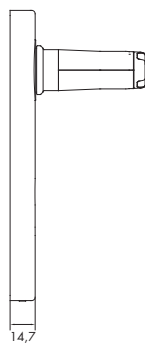

Dimensions of door fitting with short plate