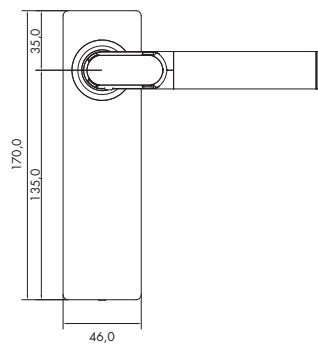

Electronic side

Mechanical side

Dimensions of narrow door fitting

Uhlmann & Zacher

Door Fitting short plate

The electronic door fitting is available in the short plate version. Blind versions as well as with perforation for profile cylinder or for Swiss round cylinder are available to choose from. The electronic door fitting with short plate is particularly suitable for use in fire and smoke resistant doors as the hole layout matches exactly the standard holes for this kind of doors.

Electronic side

Mechanical side

Dimensions of door fitting with short plate

Door Handle US & Scandinavia

The electronic door handle is the solution to make access to buildings more efficient and secure. The US version of the electronic door handle was specially developed to meet the requirements and standards of the American market. The electronic door handle in the version round rose Scandinavia is suitable for use in Scandinavian doors.