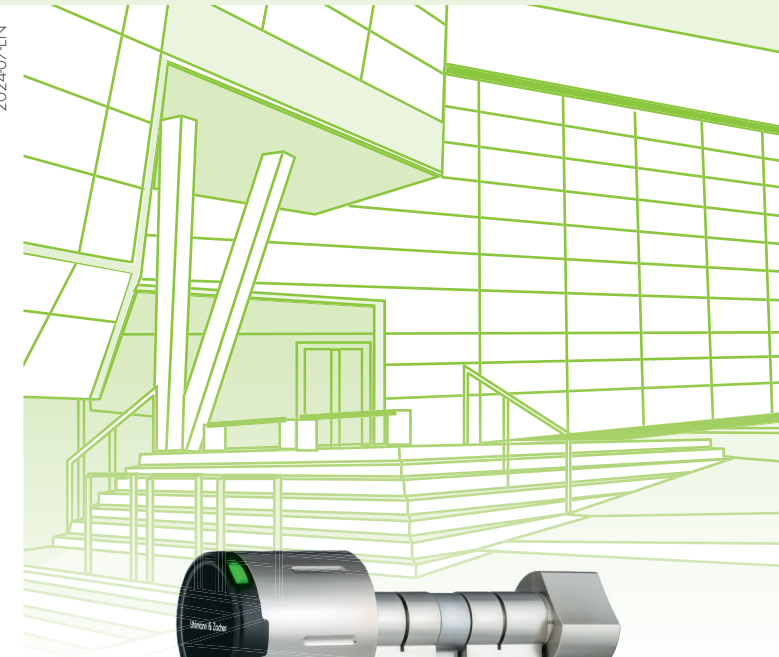

CX6174
Electronic door fitting with electronic authorisation on one side

CX6132
Wall mounted reader for switching potential-free contacts

202407-EN