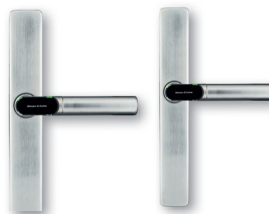

With the new **Clex prime mobile** users can now open and close their electronic locking units with the **Smartphone**. In the process the smartphone communicates with the locking units via **Bluetooth® Low Energy**. Alternatively, opening and closing is also possible using RFID transponder.

### Examples from our product range:

**CX6122**  
Double-knob cylinder with electronic authorisation on one side, as CX6124 also available with electronic authorisation on both sides.

**CX6162**  
Compact electronic knob cylinder with electronic access right on one side

**CX6172**  
Electronic door handle with electronic authorisation on one side

**CX6174**  
Electronic door fitting with electronic authorisation on one side

**CX6132**  
Wall mounted reader for switching potential-free contacts