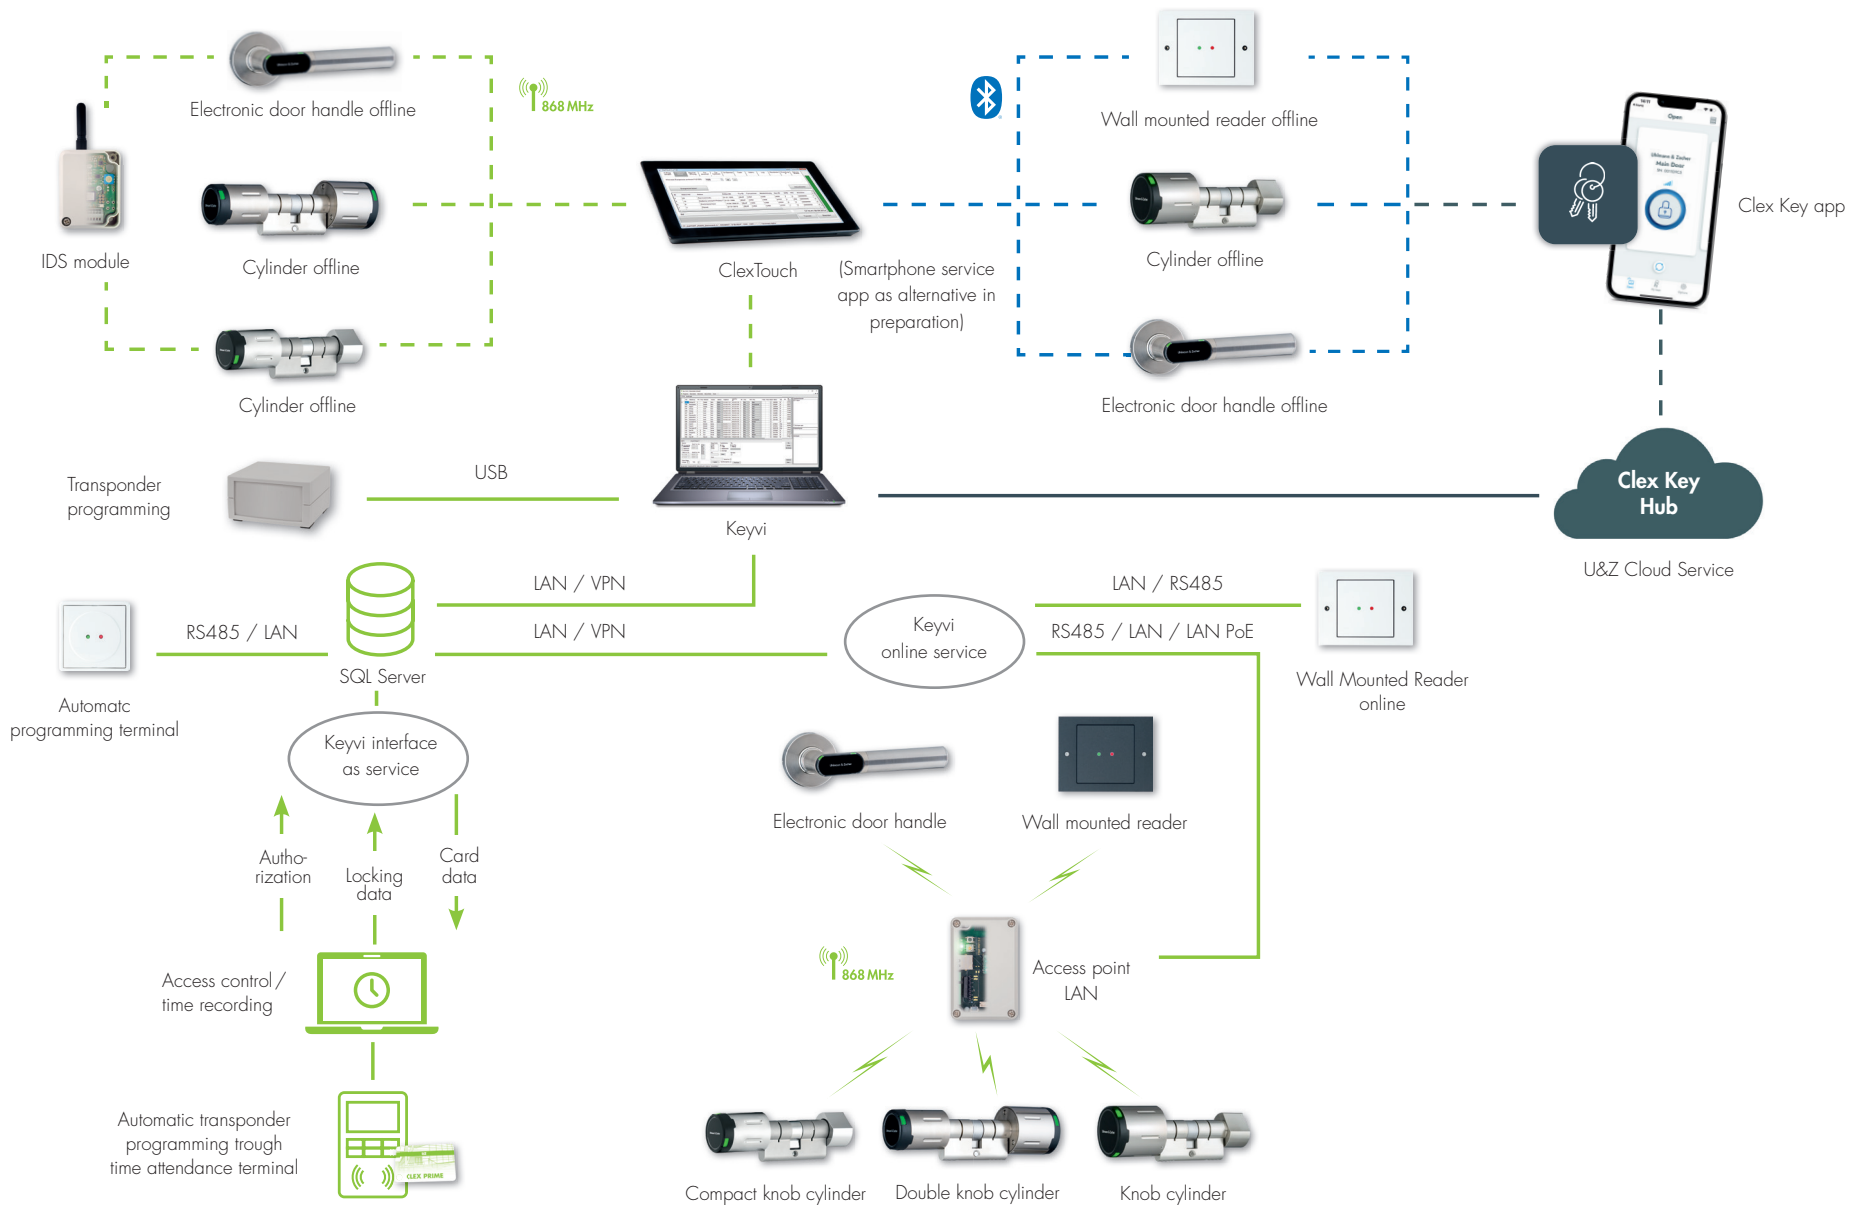

System overview

CLEX PRIME

U&Z

868 MHz Radio Connection

Bluetooth® Low Energy

Cable connection (LAN, RS485, USB etc.)

Offline (wireless)

Online (wireless)