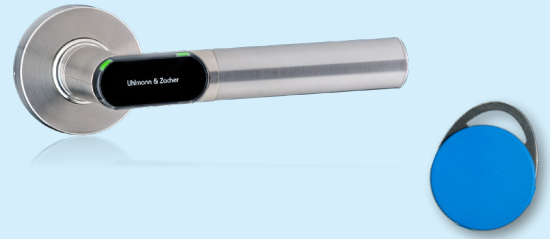

Examples from our product range:

CX8122

Electronic knob cylinder with electronic authorisation on one side, as CX8124 also available with electronic authorisation on both sides

CX8162

Compact electronic knob cylinder with electronic authorisation on one side, also available as a safety version and with VdS certification

CX8172

Electronic door handle with electronic authorisation on one side

CX8174

Electronic door fitting with electronic authorisation on one side

CX8132

Wall reader for switching potential-free contacts, as CX8134 also available as outdoor version

Uhlmann & Zacher

Subject to changes and errors. Product images might differ from the original product.

2024-05-EN

 **OSS**
STANDARD OFFLINE

CLEX PUBLIC

OSS Standard Offline

Each manufacturer has his own procedure for granting and reading authorisations. Thanks to the standard OSS Standard Offline, off-line locking units of different brands can read the same authorisations from the respective transponder and interpret them in the same manner.