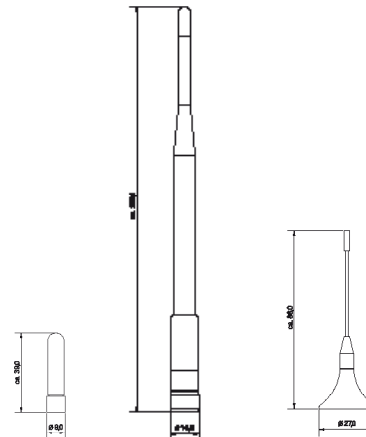

Properties

Various versions depending on the requirements in the building

Easy installation of the antenna on the radio module

*version with 868 MHz