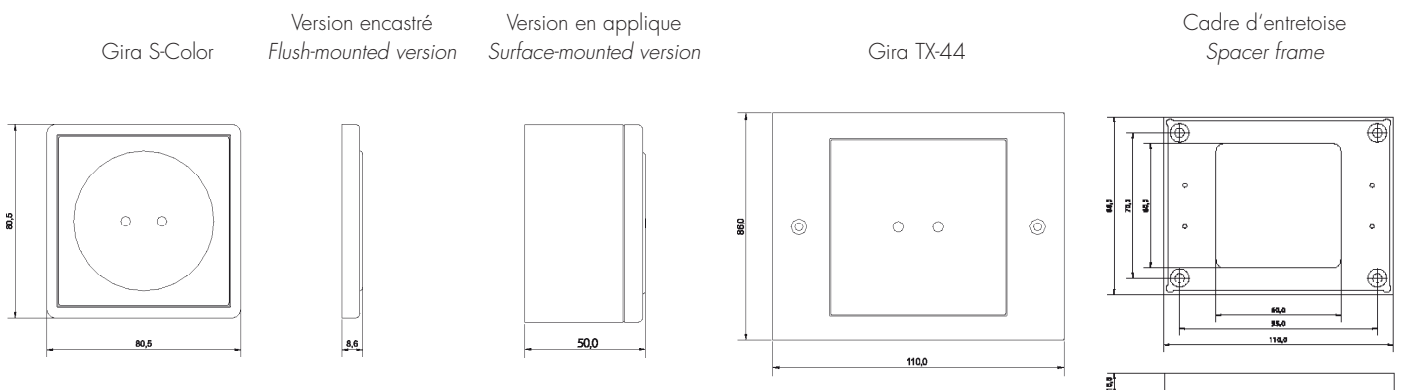

Boîtier pour le lecteur mural

Cover for Wall Mounted Reader

CX6830

Boîtier Clex pour le lecteur mural

Avec les différents boîtier et logements Clex (Gira S-Color, Gira TX-44, en applique, encastré), de nombreuses possibilités d'installation peuvent être réalisées.

Clex Cover for Wall Mounted Reader

With the different Clex covers and housings (Gira S-Color, Gira TX-44, surface-mounted, flush-mounted), manifold installation possibilities can be realized.

The wall mounted readers CX6132, CX2132 and CX8132 as well as the automatic programming terminal CX6552 are available as flush-mounted and surface-mounted versions for the inside. The surface-mounted versions are delivered in the Gira S-Color housing. The flush-mounted versions are optionally delivered with Gira S-Color or Gira TX-44 cover