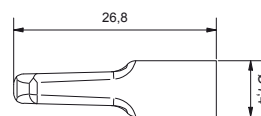

Outil d'échange de batterie pour module de commande compact
Battery Exchange Tool for Compact Knob Module