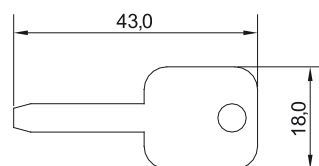

Outil d'échange de batterie pour serrure de casier
Battery Exchange Tool for Cabinet Lock

Vue d'ensemble du Code produit | Order Overview

Version	N° du code produit | Order No.	Version
Outil d'échange de batterie Clex	6772 0000 .00.	Clex Battery Exchange Tool
Outil d'échange de batterie Clex pour les modules de commande CX612x (IP65 et IP66), CX618x et CX212x (IP65 et IP66), CX218x ainsi que CX812x (IP65 et IP66) et CX818x	.... .0.1	Clex Battery Exchange Tool for Knob Modules and Cylinders CX612x (IP65 und IP66), CX618x and CX212x (IP65 und IP66), CX218x as well as CX812x (IP65 und IP66) and CX818x
Outil d'échange de batterie Clex pour les modules de commande compact et les cylindres CX616x, CX216x et CX816x	.... .0.2	Clex Battery Exchange Tool for Compact Knob Modules and Cylinders CX616x, CX216x and CX816x
Outil d'échange de batterie Clex pour la serrure de casier CX6192, CX2192 et CX8192	.... .3.0	Clex Battery Exchange Tool for Cabinet Lock CX6192, CX2192 and CX8192