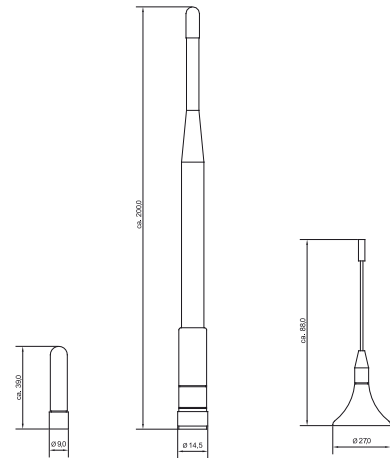

Clex External Antenna

The Clex external antenna work with the radio modules CX6920, CX6922, CX6932 and CX6934 and with the wall readers CX6132 and CX2132 to increase the range.

Depending on the range requirements and the conditions at the site, different antenna sizes are available.

Properties

Various versions depending on the requirements in the building

Easy installation of the antenna on the radio module

Vue d'ensemble du Code produit | Order Overview

| Version | N° du code produit Order No. | Version |
|----------------------------------------------------------------------------|--------------------------------|-----------------------------------------------------------------------------|
| Antenne externe Clex pour CX6132, CX2132, CX6920, CX6922, CX6932 et CX6934 | 6816 0000 000. | Clex external Antenna for CX6132, CX2132, CX6920, CX6922, CX6932 and CX6934 |
| Antenne 868 SMA, type UZ1 courte, longueur : 41,0 mm |0 | Antenna 868 SMA, type UZ1 short, length: 41.0 mm |
| Antenne 868 SMA, type UZ2 courte, longueur : 220,0 mm |1 | Antenna 868 SMA, type UZ2 long, length: 220.0 mm |
| Antenne magnétique 868 SMA, longueur de câble 2,5 m |2 | Magnetic antenna 868 SMA, cable length 2.5 m |
| Antenne magnétique 868 SMB, longueur de câble 2,0 m |3 | Magnetic antenna 868 SMB, cable length 2.0 m |
| Antenne magnétique 868 SMB, longueur de câble 5,0 m |6 | Magnetic antenna 868 SMB, cable length 5.0 m |
| Extension rallonge d'antenne, SMA, longueur de câble 5,0 m |4 | Antenna extension, SMA, cable length 5.0 m |
| Extension rallonge d'antenne, SMA, longueur de câble 2,5 m |5 | Antenna extension, SMA, cable length 2.5 m |
| Extension rallonge d'antenne, SMB à SMA, longueur de câble 5 m |7 | Antenna extension, SMB to SMA, cable length 5 m |
| Extension rallonge d'antenne, SMB à SMA, longueur de câble 2,5 m |8 | Antenna extension, SMB to SMA, cable length 2.5 m |