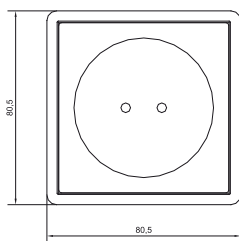

Gira S-Color

Vue d'ensemble du Code produit | Order Overview

Version	N° du code produit | Order No.	Version
Boîtier pour le lecteur mural	6830 0. .0 0.00	Cover for Wall mounted reader
Boîtier Gira S-Color couleur „Blanc pur“	. . . . .01.	Cover Gira S-Color colour "pure white"
Boîtier Gira S-Color couleur „Gris“	. . . . .02.	Cover Gira S-Color colour "grey"
Boîtier Gira S-Color couleur „Noir“	. . . . .04.	Cover Gira S-Color colour "black"
Boîtier Gira S-Color couleur „Rouge“	. . . . .05.	Cover Gira S-Color colour "red"
Boîtier Gira S-Color couleur „Bleu“	. . . . .06.	Cover Gira S-Color colour "blue"
Boîtier Gira TX-44 couleur „Blanc pur“	. . . . .10.	Cover Gira TX-44 colour "pure white"
Boîtier Gira TX-44 couleur „Alu“	. . . . .20.	Cover Gira TX-44 colour "alu"
Boîtier Gira TX-44 couleur „Anthracite“	. . . . .30.	Cover Gira TX-44 colour "anthracite"
Version en applique (seulement avec Gira S-Color)	. . . . .0. . . .1. . . .	Surface-mounted version (only with Gira S-Color)
Cadre d'entretoise pour logement Gira TX-44	6831 0000 0000	Spacer frame for housing Gira TX-44