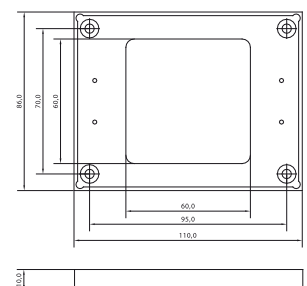

Cadre d'entretoise
Spacer frame

Vue d'ensemble du Code produit | Order Overview

Version	N° du code produit | Order No.	Version
Boîtier pour le lecteur mural	6830 0. .0 0.00	Cover for Wall mounted reader
Boîtier Gira S-Color couleur „Blanc pur“	. . . . .01.	Cover Gira S-Color colour "pure white"
Boîtier Gira S-Color couleur „Gris“	. . . . .02.	Cover Gira S-Color colour "grey"
Boîtier Gira S-Color couleur „Noir“	. . . . .04.	Cover Gira S-Color colour "black"
Boîtier Gira S-Color couleur „Rouge“	. . . . .05.	Cover Gira S-Color colour "red"
Boîtier Gira S-Color couleur „Bleu“	. . . . .06.	Cover Gira S-Color colour "blue"
Boîtier Gira TX-44 couleur „Blanc pur“	. . . . .10.	Cover Gira TX-44 colour "pure white"
Boîtier Gira TX-44 couleur „Alu“	. . . . .20.	Cover Gira TX-44 colour "alu"
Boîtier Gira TX-44 couleur „Anthracite“	. . . . .30.	Cover Gira TX-44 colour "anthracite"
Version en applique (seulement avec Gira S-Color)	. . . . .0. . . .1. . . .	Surface-mounted version (only with Gira S-Color)
Cadre d'entretoise pour logement Gira TX-44	6831 0000 0000	Spacer frame for housing Gira TX-44