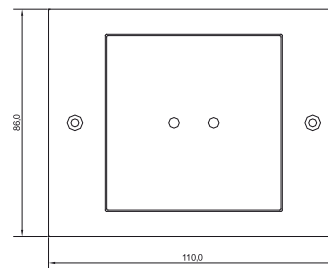

Gira TX-44

Vue d'ensemble du Code produit | Order Overview

Version	N° du code produit | Order No.	Version
Boîtier pour le lecteur mural	6830 0. .0 0.00	Cover for Wall mounted reader
Boîtier Gira S-Color couleur „Blanc pur“	. . . . .01.	Cover Gira S-Color colour "pure white"
Boîtier Gira S-Color couleur „Gris“	. . . . .02.	Cover Gira S-Color colour "grey"
Boîtier Gira S-Color couleur „Noir“	. . . . .04.	Cover Gira S-Color colour "black"
Boîtier Gira S-Color couleur „Rouge“	. . . . .05.	Cover Gira S-Color colour "red"
Boîtier Gira S-Color couleur „Bleu“	. . . . .06.	Cover Gira S-Color colour "blue"
Boîtier Gira TX-44 couleur „Blanc pur“	. . . . .10.	Cover Gira TX-44 colour "pure white"
Boîtier Gira TX-44 couleur „Alu“	. . . . .20.	Cover Gira TX-44 colour "alu"
Boîtier Gira TX-44 couleur „Anthracite“	. . . . .30.	Cover Gira TX-44 colour "anthracite"
Version en applique (seulement avec Gira S-Color)	. . . . .0. . . .1. . . .	Surface-mounted version (only with Gira S-Color)
Cadre d'entretoise pour logement Gira TX-44	6831 0000 0000	Spacer frame for housing Gira TX-44